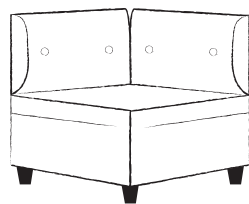

3 SEATER – 1 ARM LHS

QTY

W204 x D95 x H80cm

3 SEATER – 1 ARM RHS

QTY

W204 x D95 x H80cm

3 SEATER – 2 ARMS

QTY

W224 x D95 x H80cm

CORNER

QTY

W95 x D95 x H80cm

OTTOMAN

QTY

W93 x D93 x H44cm

**YAY! Your new lounge looks awesome!**