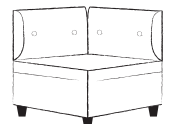

QTY

OTTOMAN

QTY

OTTOMAN WITH STORAGE

QTY

2 SEATER DIMENSIONS

SQUARE 1 ARM	W158 x D95 x H93cm
ROUND 1 ARM	W160 x D95 x H93cm
NO ARM	W138 x D95 x H93cm

2 SEATER ARM LHS

QTY

2 SEATER ARM RHS

QTY

2 SEATER NO ARM

QTY

CORNER

QTY

CORNER DIMENSIONS

W95 x D95 x H93cm

2.5 SEATER DIMENSIONS

SQUARE 1 ARM	W193 x D95 x H93cm
ROUND 1 ARM	W195 x D95 x H93cm
NO ARM	W173 x D95 x H93cm

2.5 SEATER ARM LHS

QTY

2.5 SEATER ARM RHS

QTY

2.5 SEATER NO ARM