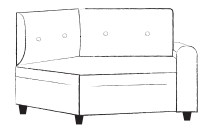

QTY

CHAISE DIMENSIONS

SQUARE 1 ARM	W89 x D165 x H93cm
ROUND 1 ARM	W91 x D165 x H93cm

CHAISE ARM LHS

QTY

CHAISE ARM RHS

QTY

ANGLED CHAISE LHS

QTY

ANGLED CHAISE RHS

QTY

ANGLED CHAISE DIMENSIONS

SQUARE 1 ARM	W142 x D170 x H93cm
ROUND 1 ARM	W142 x D170 x H93cm

YAY! Your new lounge looks awesome!

We imagine you're chomping at the bit to enjoy it in your own home!
In that case: complete your order with a member of staff and let's get this train rolling!