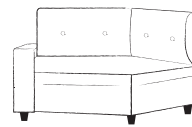

QTY

3 SEATER DIMENSIONS

SQUARE 1 ARM	W227 x D95 x H93cm
ROUND 1 ARM	W229 x D95 x H93cm
NO ARM	W207 x D95 x H93cm

3 SEATER ARM LHS

QTY

3 SEATER ARM RHS

QTY

3 SEATER NO ARM

QTY

CHAISE DIMENSIONS

SQUARE 1 ARM	W89 x D165 x H93cm
ROUND 1 ARM	W91 x D165 x H93cm

CHAISE ARM LHS

QTY

CHAISE ARM RHS

QTY

ANGLED CHAISE LHS

QTY

ANGLED CHAISE RHS

QTY

ANGLED CHAISE DIMENSIONS

SQUARE 1 ARM	W142 x D170 x H93cm
ROUND 1 ARM	W142 x D170 x H93cm

YAY! Your new lounge looks awesome!

We imagine you're chomping at the bit to enjoy it in your own home!
In that case: complete your order with a member of staff and let's get this train rolling!