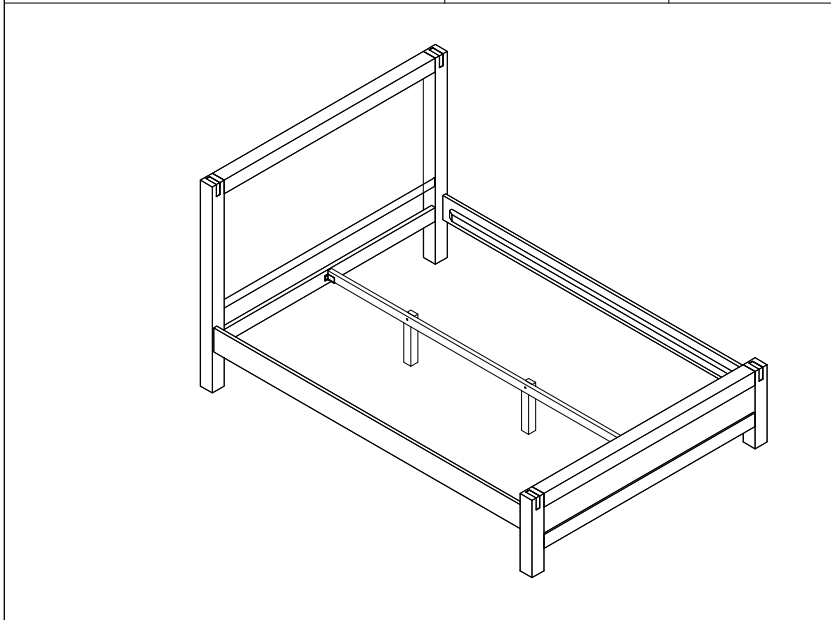

ASSEMBLY INSTRUCTION BRIX BED

No	Name of Hardwere	Q.ty
①	Bolts M6 x 15 	8
②	Bolts M6 x 45 	2
③	Flat Washer M6 x 16 	2
④	Screw M4x30 	6
⑤	Screw M4x15 	8
⑥	Allen Key(K4) 	1
⑦	Allen Key(K5) 	1

STEP1

ASSEMBLY INSTRUCTION

BRIX BED

STEP2

STEP4

STEP3