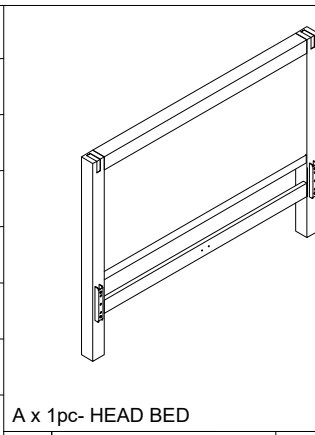

ASSEMBLY INSTRUCTION BRIX BED

No	Name of Hardwere	Q.ty
①	Bolts M6 x 15 	8
②	Bolts M6 x 45 	2
③	Flat Washer M6 x 16 	2
④	Screw M4x30 	6
⑤	Screw M4x15 	8
⑥	Allen Key(K4) 	1
⑦	Allen Key(K5) 	1

STEP1

ASSEMBLY INSTRUCTION

BRIX BED

STEP2

STEP4

STEP3