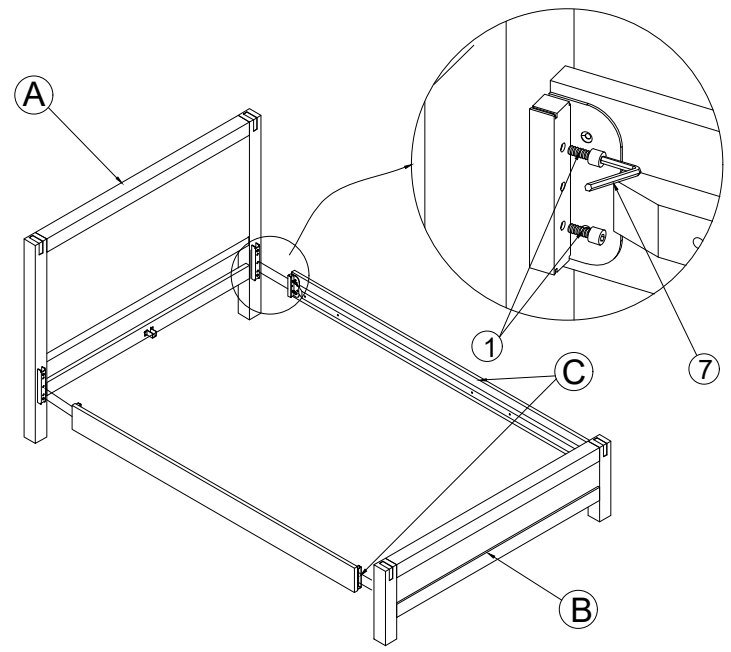

ASSEMBLY INSTRUCTION BRIX BED

No	Name of Hardwere	Q.ty
①	Bolts M6 x 15 	8
②	Bolts M6 x 45 	2
③	Flat Washer M6 x 16 	2
④	Screw M4x30 	6
⑤	Screw M4x15 	8
⑥	Allen Key(K4) 	1
⑦	Allen Key(K5) 	1

STEP1

ASSEMBLY INSTRUCTION

BRIX BED

STEP2

STEP4

STEP3