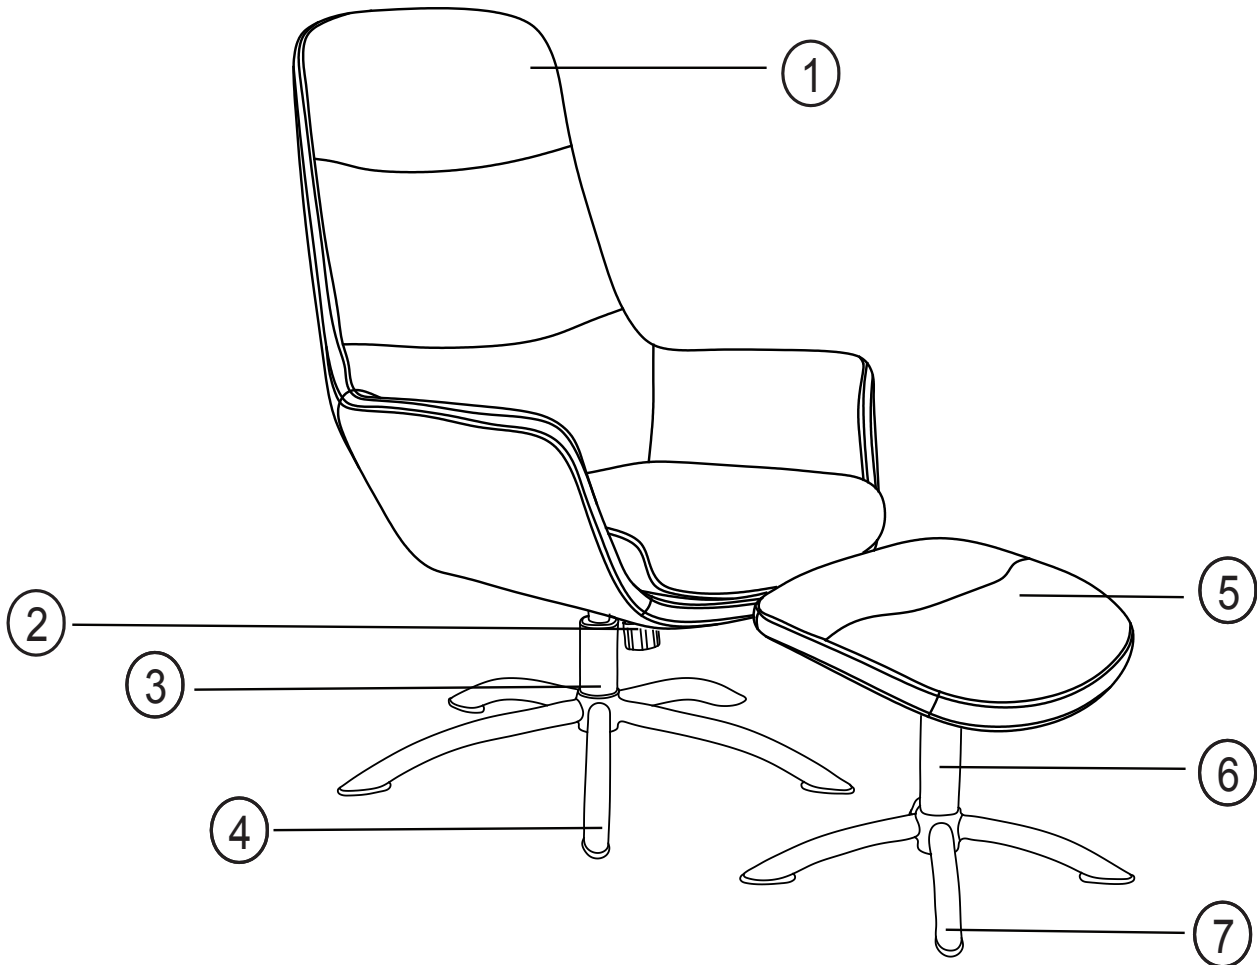

Fallon chair with ottoman

①	1	785*720*820mm
②	1	175*160*110mm
③	1	φ50*200mm
④	1	R:350*105mm
⑤	1	460*410*105mm
⑥	1	Φ50*230*250mm
⑦	1	R:250*100mm

① 	② 	③ 	④ 	⑤ 	⑥ 
⑦ 	A  M6*20mm 6PCS	B  M6*25mm 2PCS	C  M6*18*1.2mm 4PCS	D  M6	

1

A  M6*20mm 6PCS	B  M6*25mm 2PCS	C  M6*18*1.2mm 4PCS	D  M6
--	--	--	---

2

3

4