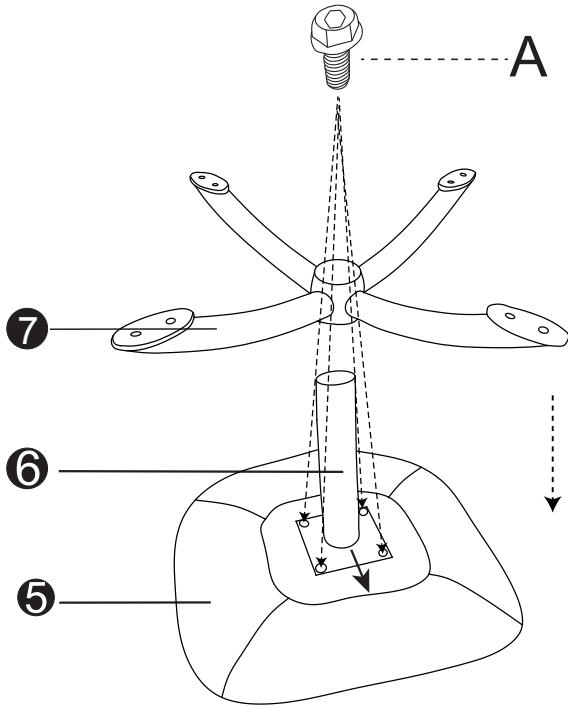

Fallon chair with ottoman

①	1	785*720*820mm
②	1	175*160*110mm
③	1	φ50*200mm
④	1	R:350*105mm
⑤	1	460*410*105mm
⑥	1	Φ50*230*250mm
⑦	1	R:250*100mm

① 	② 	③ 	④ 	⑤ 	⑥ 
⑦ 	A  M6*20mm 6PCS	B  M6*25mm 2PCS	C  M6*18*1.2mm 4PCS	D  M6	

1

A  M6*20mm 6PCS	B  M6*25mm 2PCS	C  M6*18*1.2mm 4PCS	D  M6
--	--	--	---

2

3

4