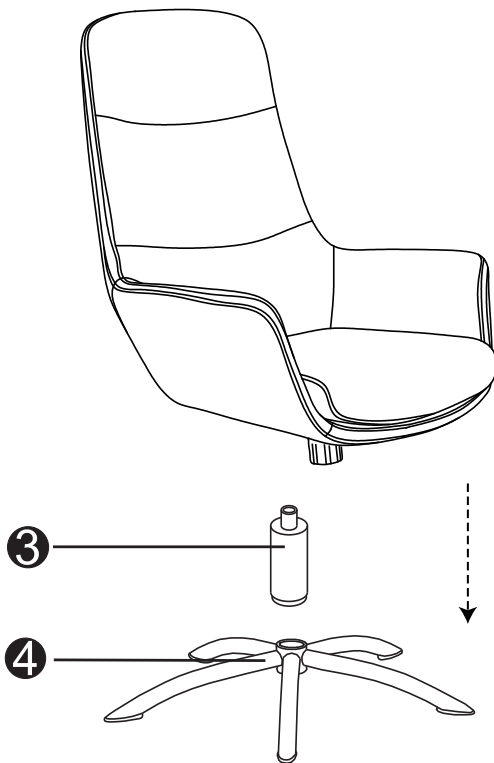

Fallon chair with ottoman

①	1	785*720*820mm
②	1	175*160*110mm
③	1	φ50*200mm
④	1	R:350*105mm
⑤	1	460*410*105mm
⑥	1	Φ50*230*250mm
⑦	1	R:250*100mm

① 	② 	③ 	④ 	⑤ 	⑥ 
⑦ 	A  M6*20mm 6PCS	B  M6*25mm 2PCS	C  M6*18*1.2mm 4PCS	D  M6	

1

A  M6*20mm 6PCS	B  M6*25mm 2PCS	C  M6*18*1.2mm 4PCS	D  M6
--	--	--	---

2

3

4