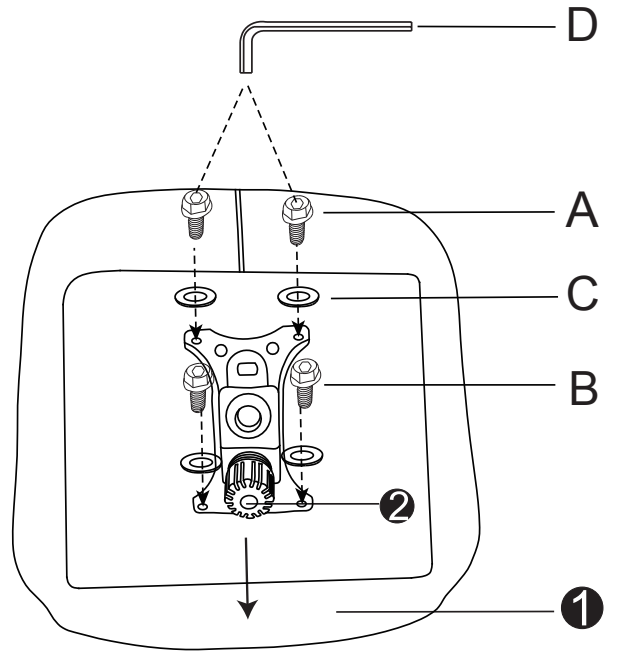

Fallon chair with ottoman

①	1	785*720*820mm
②	1	175*160*110mm
③	1	φ50*200mm
④	1	R:350*105mm
⑤	1	460*410*105mm
⑥	1	Φ50*230*250mm
⑦	1	R:250*100mm

① 	② 	③ 	④ 	⑤ 	⑥ 
⑦ 	A  M6*20mm 6PCS	B  M6*25mm 2PCS	C  M6*18*1.2mm 4PCS	D  M6	

1

A  M6*20mm 6PCS	B  M6*25mm 2PCS	C  M6*18*1.2mm 4PCS	D  M6
--	--	--	---

2

3

4