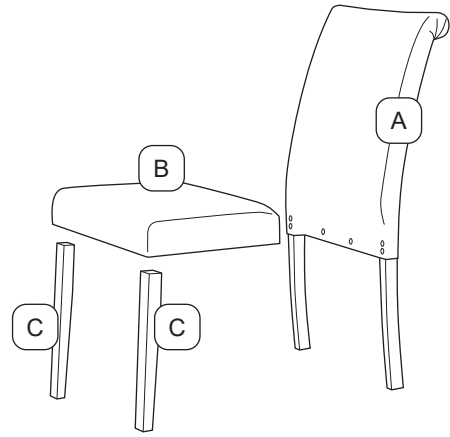

HARDWARE LIST

NO	HARDWARE LIST		QTY.
1	JCBC M6 X 80mm		4
2	JCBC M6 X 60mm		4
3	JCBC M6 X 40mm		2
4	M6 SPRING WASHER		10
5	M6 FLAT WASHER		10
6	ALLEN KEY		1

PARTS LIST