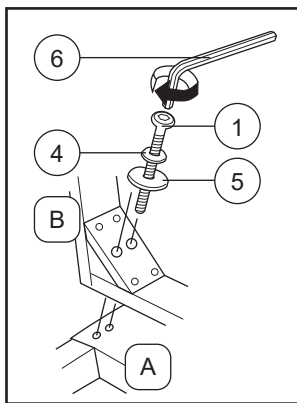

HARDWARE LIST

NO	HARDWARE LIST		QTY.
1	JCBC M6 X 80mm		4
2	JCBC M6 X 60mm		4
3	JCBC M6 X 40mm		2
4	M6 SPRING WASHER		10
5	M6 FLAT WASHER		10
6	ALLEN KEY		1

PARTS LIST

1

2

PLEASE CHECK THAT YOU HAVE ALL THE PARTS LISTED BEFORE YOU START ASSEMBLING. IF YOU DO FIND THAT SOMETHING IS MISSING, DO NOT CONTINUE ASSEMBLY. PLEASE CONTACT YOUR SUPPLIER IMMEDIATELY.