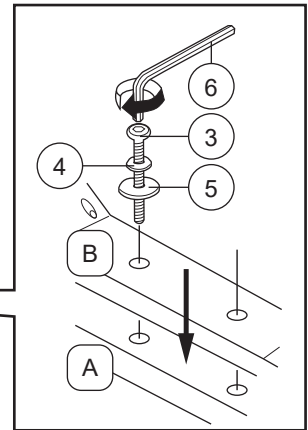

HARDWARE LIST

NO	HARDWARE LIST		QTY.
1	JCBC M6 X 80mm		4
2	JCBC M6 X 60mm		4
3	JCBC M6 X 40mm		2
4	M6 SPRING WASHER		10
5	M6 FLAT WASHER		10
6	ALLEN KEY		1

PARTS LIST

1

2

PLEASE CHECK THAT YOU HAVE ALL THE PARTS LISTED BEFORE YOU START ASSEMBLING. IF YOU DO FIND THAT SOMETHING IS MISSING, DO NOT CONTINUE ASSEMBLY. PLEASE CONTACT YOUR SUPPLIER IMMEDIATELY.