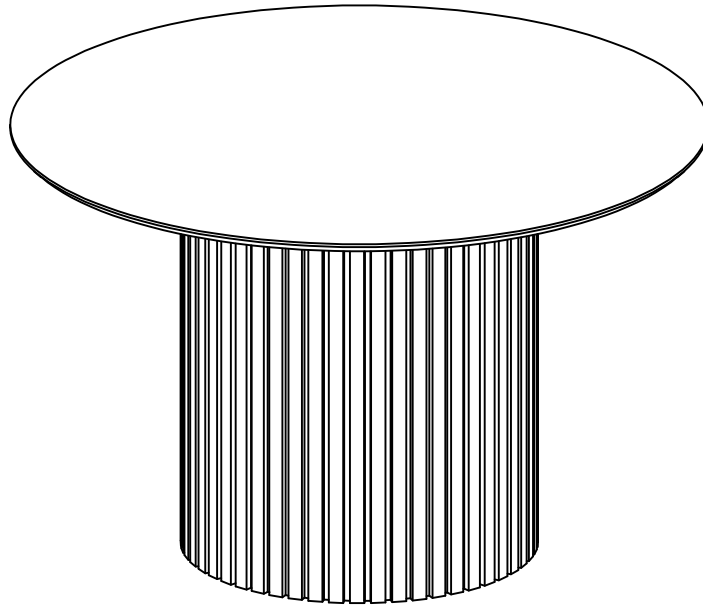

# ANYA ROUND DINING TABLE

2 people assembly  
recomended

A (4pcs)

M6x20mm

B (1pc)

M8x25mm

C (16pcs)

4x15mm

D (4pcs)

F (1pc)

M4