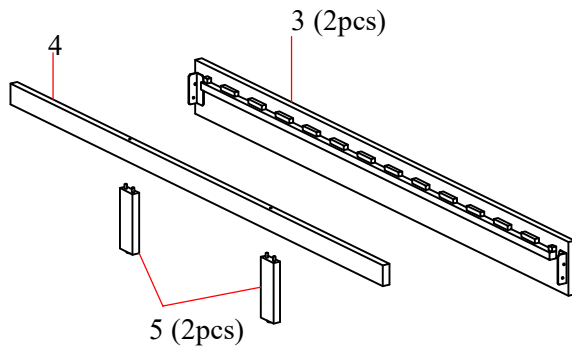

ANYA BED

2 people assembly recommended

A (8pcs)

M6x10mm

B (2pcs)

4x40mm

C (26pcs)

4x30mm

F (1pc)

M5