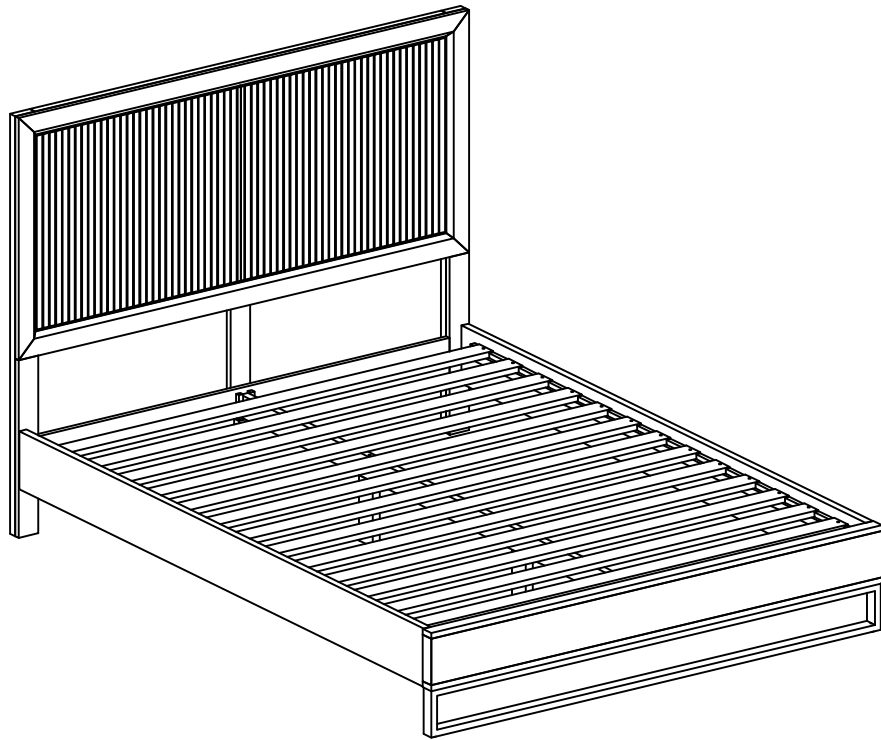

ANYA BED

2 people assembly recommended

A (8pcs)

M6x10mm

B (2pcs)

4x40mm

C (26pcs)

4x30mm

F (1pc)

M5