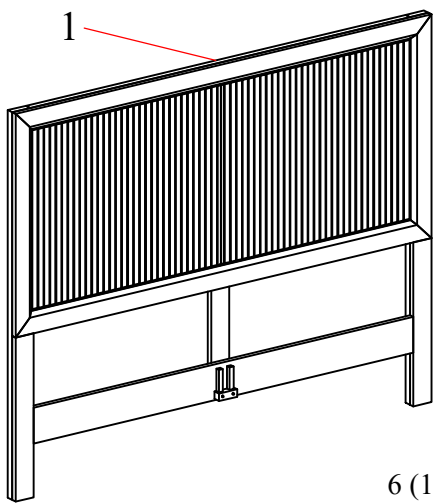

ANYA BED

2 people assembly recommended

A (8pcs)

M6x10mm

B (2pcs)

4x40mm

C (26pcs)

4x30mm