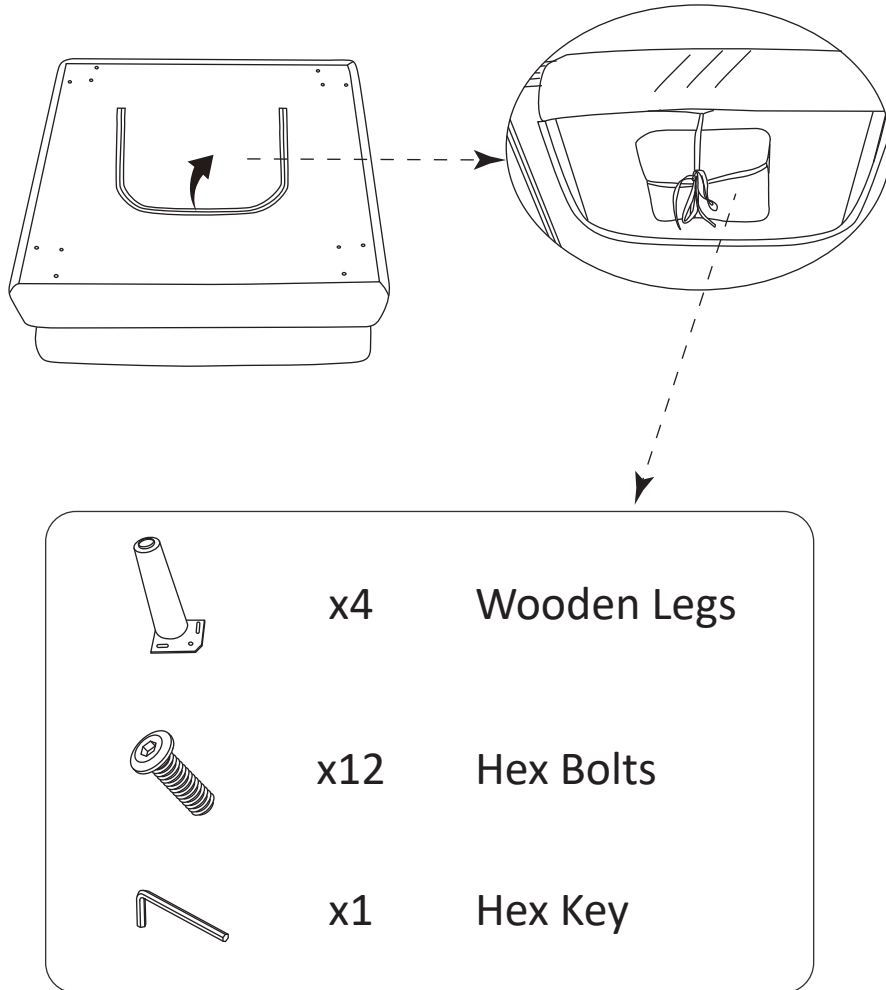

## Assembly Notes:

Locate all parts and identify them against these instructions before disposing of packaging

**x4**

Wooden Legs

**x12**

Hex Bolts (M8x20mm)

**x1**

Hex Key

unzip the bag underneath the sofa to find the stored hardware bags